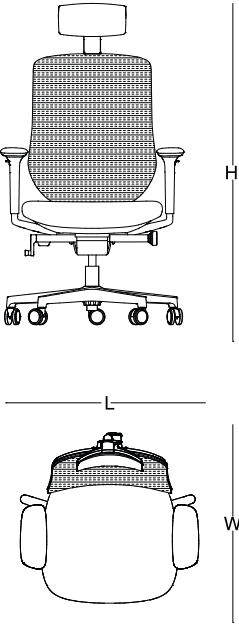

PUNTO
by
bürotime

technical document

Punto, distinguished by its minimalist design and elegant structure, allows the spine to maintain its natural 'S' shape thanks to its curved form.

Its flexible mesh back adapts to the body's natural movements, helping to evenly distribute weight on the chair and reduce stress.

Excelling in both functionality and aesthetics, Punto adds style and comfort to your work and living spaces.

product family

executive

operational

size chart

executive

W 70
L 61
H 117

operational

W 70
L 61
H 98

color options

mesh (back)

grey

special fabric (seat)

dark grey