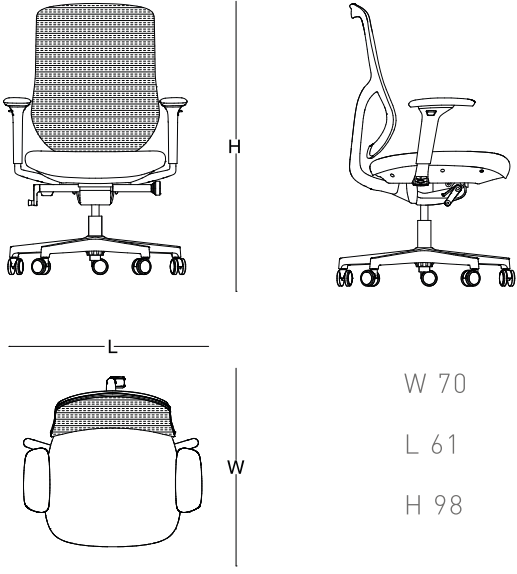

PUNTO
by
bürotime

technical document

Punto, distinguished by its minimalist design and elegant structure, allows the spine to maintain its natural 'S' shape thanks to its curved form.

Its flexible mesh back adapts to the body's natural movements, helping to evenly distribute weight on the chair and reduce stress.

Excelling in both functionality and aesthetics, Punto adds style and comfort to your work and living spaces.

product family

executive

operational

size chart

executive

W 70
L 61
H 117

operational

W 70
L 61
H 98

color options

mesh (back)

grey

special fabric (seat)

dark grey