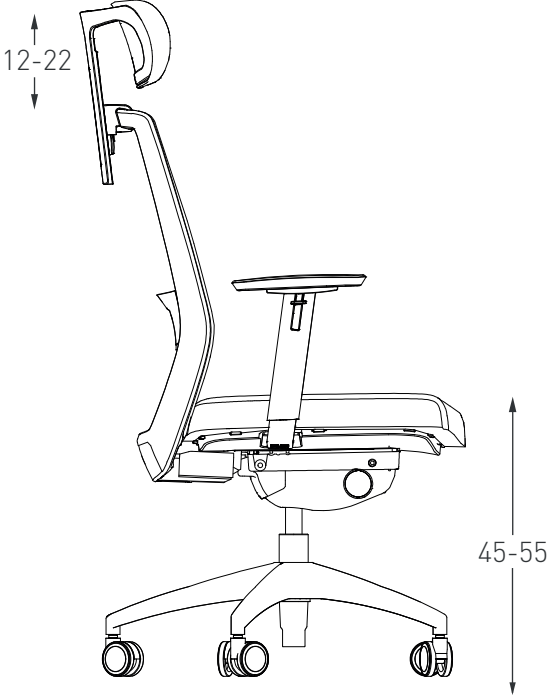

BOLD

by
bürotime

technical document

The Bold office chair offers high performance with ergonomic features in intense work environments. Its depth-adjustable spacious seat cushion and adjustable armrests provide a comfortable seating experience. The Easy Synchron mechanism supports the spine by locking the backrest at 23° and the forward tilt at 10° in 5 points. The adjustable neck support enhances personal comfort. The breathable mesh backrest and adjustable lumbar support provide ideal support for prolonged use. Bold becomes the ideal office chair for busy workdays.

product family

executive

operational

product features _____

size chart _____

size chart _____

97-101

45-55