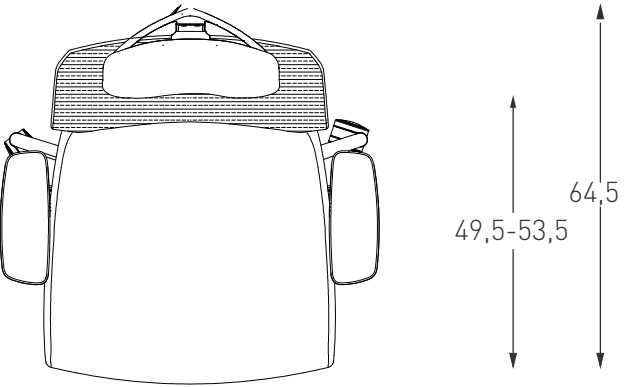

BOLD

by
bürotime

technical document

The Bold office chair offers high performance with ergonomic features in intense work environments. Its depth-adjustable spacious seat cushion and adjustable armrests provide a comfortable seating experience. The Easy Synchron mechanism supports the spine by locking the backrest at 23° and the forward tilt at 10° in 5 points. The adjustable neck support enhances personal comfort. The breathable mesh backrest and adjustable lumbar support provide ideal support for prolonged use. Bold becomes the ideal office chair for busy workdays.

product family

executive

operational

product features _____

size chart _____

size chart _____

97-101

45-55