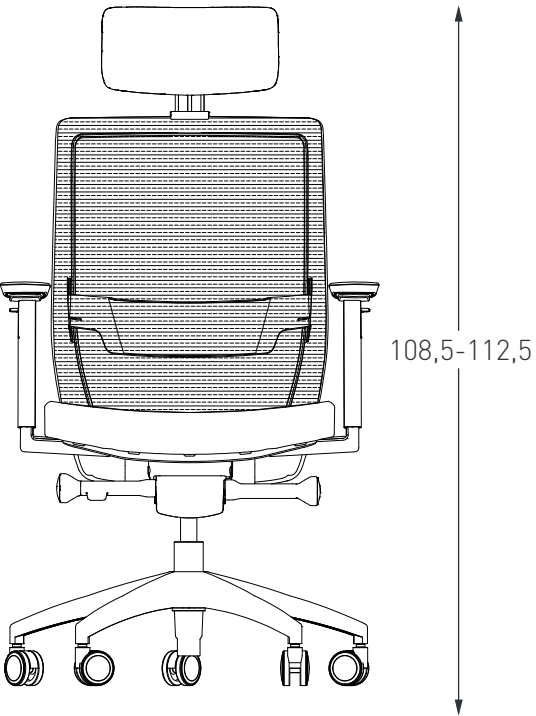

BOLD

by
bürotime

technical document

The Bold office chair offers high performance with ergonomic features in intense work environments. Its depth-adjustable spacious seat cushion and adjustable armrests provide a comfortable seating experience. The Easy Synchron mechanism supports the spine by locking the backrest at 23° and the forward tilt at 10° in 5 points. The adjustable neck support enhances personal comfort. The breathable mesh backrest and adjustable lumbar support provide ideal support for prolonged use. Bold becomes the ideal office chair for busy workdays.

product family

executive

operational

product features _____

size chart _____

size chart _____

97-101

45-55