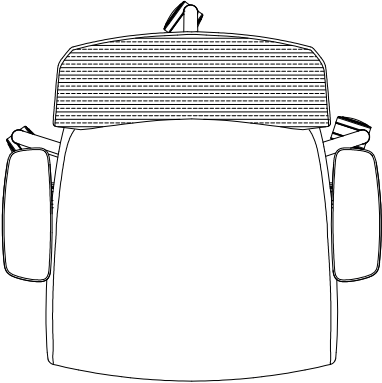

45-55

66,5

50