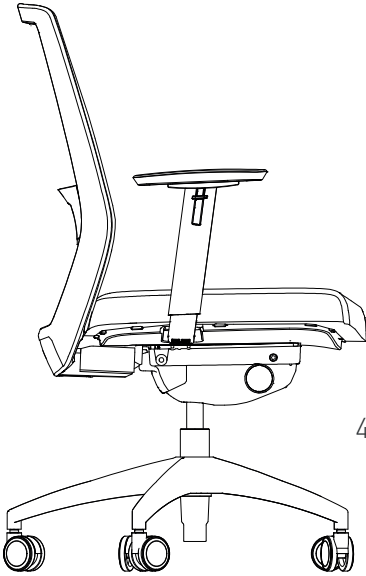

BOLD

by
bürotime

technical document

The Bold office chair offers high performance with ergonomic features in intense work environments. Its depth-adjustable spacious seat cushion and adjustable armrests provide a comfortable seating experience. The Easy Synchron mechanism supports the spine by locking the backrest at 23° and the forward tilt at 10° in 5 points. The adjustable neck support enhances personal comfort. The breathable mesh backrest and adjustable lumbar support provide ideal support for prolonged use. Bold becomes the ideal office chair for busy workdays.

product family

executive

operational

product features _____

size chart _____

size chart _____

97-101

45-55