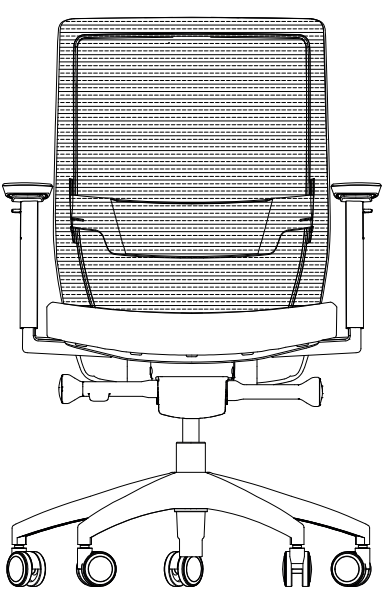

BOLD

by
bürotime

technical document

The Bold office chair offers high performance with ergonomic features in intense work environments. Its depth-adjustable spacious seat cushion and adjustable armrests provide a comfortable seating experience. The Easy Synchron mechanism supports the spine by locking the backrest at 23° and the forward tilt at 10° in 5 points. The adjustable neck support enhances personal comfort. The breathable mesh backrest and adjustable lumbar support provide ideal support for prolonged use. Bold becomes the ideal office chair for busy workdays.

product family

executive

operational

product features _____

size chart _____

size chart _____

97-101

45-55