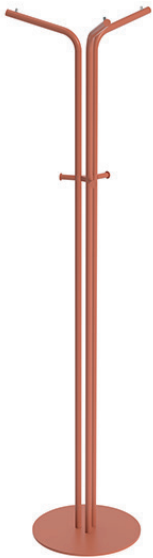

product family

kokteyl hanger