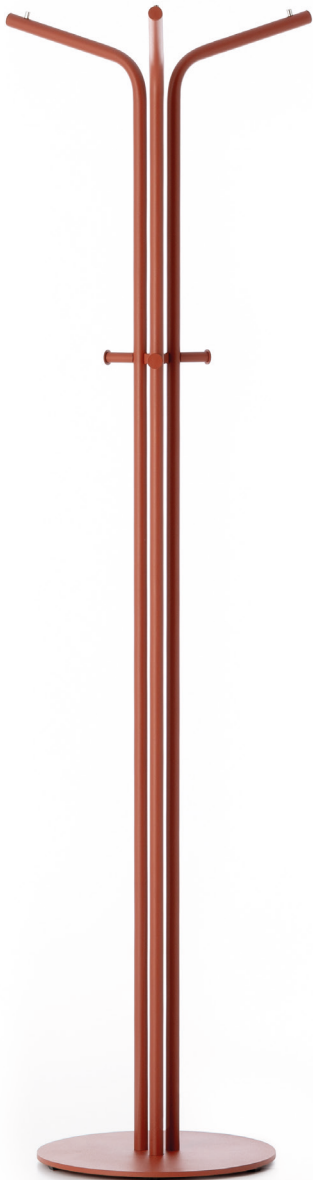

KOKTEYL
by
bürotime

technical document

KOKTEYL

Nurçin Özcan Akın

Kokteyl Valet Stand and Hanger represent a product family consisting of two complementary products. The primary purpose of this family is to bring functionality and aesthetics together, enabling users to organize their daily lives in a more organized and stylish manner. Different angled bent metal pipe bending profile modules, offering a modern and minimalist appearance, come together to meet various needs. Kokteyl Valet Stand, whose main function is to maintain the form of a jacket, provides a special surface where small personal items such as keys, wallet, and phone can be organized.

Kokteyl Hanger, on the other hand, is designed for communal spaces. Following the same design language and aesthetic understanding, this hanger is developed to complement the functionality of the valet stand. Both products speak a cohesive design language and help users organize their lives, offering a wide range of uses from homes to workplaces to meet the requirements of modern living.

Designed with the form of a human figure, Kokteyl Valet Stand is crafted for elegantly hanging your clothes. The hanger section at the top preserves the shape of garments without distortion, completing the user's stylish and professional look. Serving as an organizer with a special surface for placing personal items such as phones, watches, and keychains that you want to keep visible, it enhances the comfort of living spaces.

color options

metal - body/knobs

white

grey

sand

anthracite

black

blue