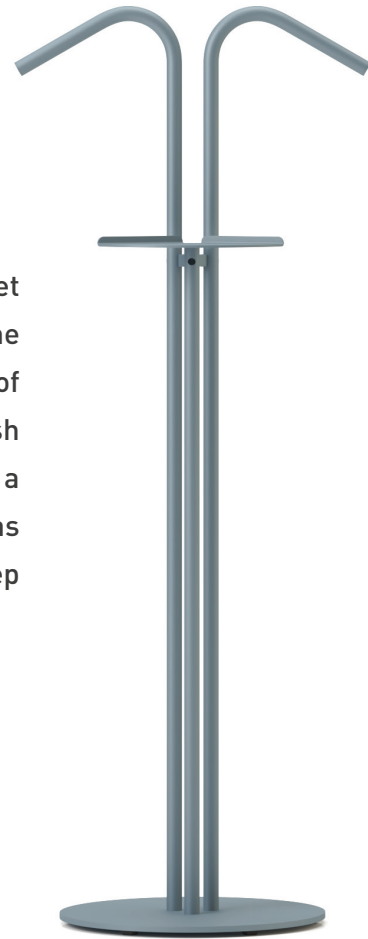

KOKTEYL
by
bürotime

technical document

KOKTEYL

Nurçin Özcan Akın

Kokteyl Valet Stand and Hanger represent a product family consisting of two complementary products. The primary purpose of this family is to bring functionality and aesthetics together, enabling users to organize their daily lives in a more organized and stylish manner. Different angled bent metal pipe bending profile modules, offering a modern and minimalist appearance, come together to meet various needs. Kokteyl Valet Stand, whose main function is to maintain the form of a jacket, provides a special surface where small personal items such as keys, wallet, and phone can be organized.

Kokteyl Hanger, on the other hand, is designed for communal spaces. Following the same design language and aesthetic understanding, this hanger is developed to complement the functionality of the valet stand. Both products speak a cohesive design language and help users organize their lives, offering a wide range of uses from homes to workplaces to meet the requirements of modern living.

Designed with the form of a human figure, Kokteyl Valet Stand is crafted for elegantly hanging your clothes. The hanger section at the top preserves the shape of garments without distortion, completing the user's stylish and professional look. Serving as an organizer with a special surface for placing personal items such as phones, watches, and keychains that you want to keep visible, it enhances the comfort of living spaces.

color options

metal - body/knobs

white

grey

sand

anthracite

black

blue