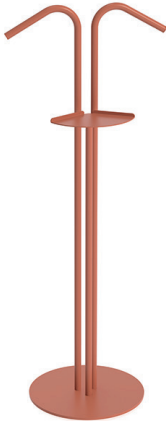

kokteyl valet stand