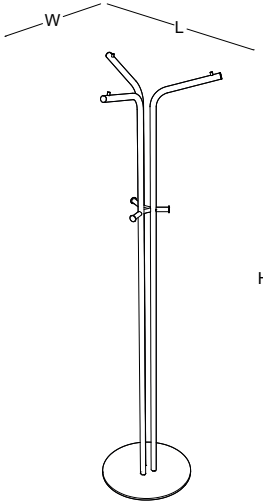

KOKTEYL
by
bürotime

technical document

KOKTEYL

Nurçin Özcan Akın

Kokteyl Valet Stand and Hanger represent a product family consisting of two complementary products. The primary purpose of this family is to bring functionality and aesthetics together, enabling users to organize their daily lives in a more organized and stylish manner. Different angled bent metal pipe bending profile modules, offering a modern and minimalist appearance, come together to meet various needs. Kokteyl Valet Stand, whose main function is to maintain the form of a jacket, provides a special surface where small personal items such as keys, wallet, and phone can be organized.

product family

kokteyl hanger

kokteyl valet stand

size chart

kokteyl hanger

W 44
L 46
H 170

kokteyl valet stand

W 36
L 48
H 124