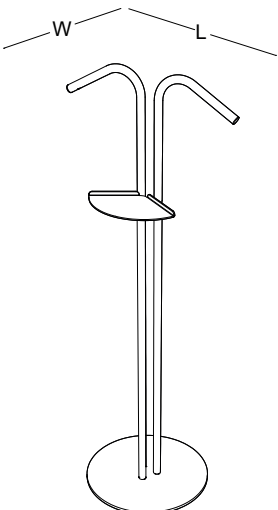

KOKTEYL
by
bürotime

technical document

KOKTEYL

Nurçin Özcan Akın

Kokteyl Valet Stand and Hanger represent a product family consisting of two complementary products. The primary purpose of this family is to bring functionality and aesthetics together, enabling users to organize their daily lives in a more organized and stylish manner. Different angled bent metal pipe bending profile modules, offering a modern and minimalist appearance, come together to meet various needs. Kokteyl Valet Stand, whose main function is to maintain the form of a jacket, provides a special surface where small personal items such as keys, wallet, and phone can be organized.

Designed with the form of a human figure, Kokteyl Valet Stand is crafted for elegantly hanging your clothes. The hanger section at the top preserves the shape of garments without distortion, completing the user's stylish and professional look. Serving as an organizer with a special surface for placing personal items such as phones, watches, and keychains that you want to keep visible, it enhances the comfort of living spaces.

product family

kokteyl hanger

kokteyl valet stand

size chart

kokteyl hanger

W 44
L 46
H 170

kokteyl valet stand

W 36
L 48
H 124

color options

metal - body/knobs

white

grey

sand

anthracite

black

blue