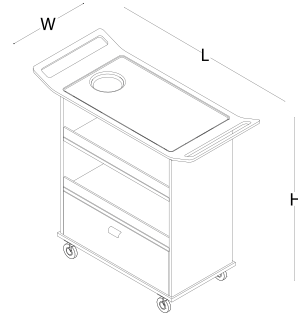

product family _____

square meeting table

rectangular meeting table

eliptic meeting table

cabinet

size chart

square meeting table

H 73,5 W 140 L 140

trolley

H 97 W 45 L 103

rectangular meeting table

W 140 L 440

rectangular meeting table

W 140 L 580

elliptic meeting table

W 153,5 L 400

elliptic meeting table

W 157 L 480

elliptic meeting table

W 157 L 640

cabinet

L 102,5

cabinet

L 153,5