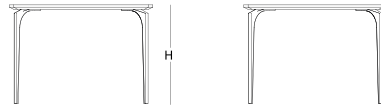

ölçü tablosu

kaplama

kare W60 L60